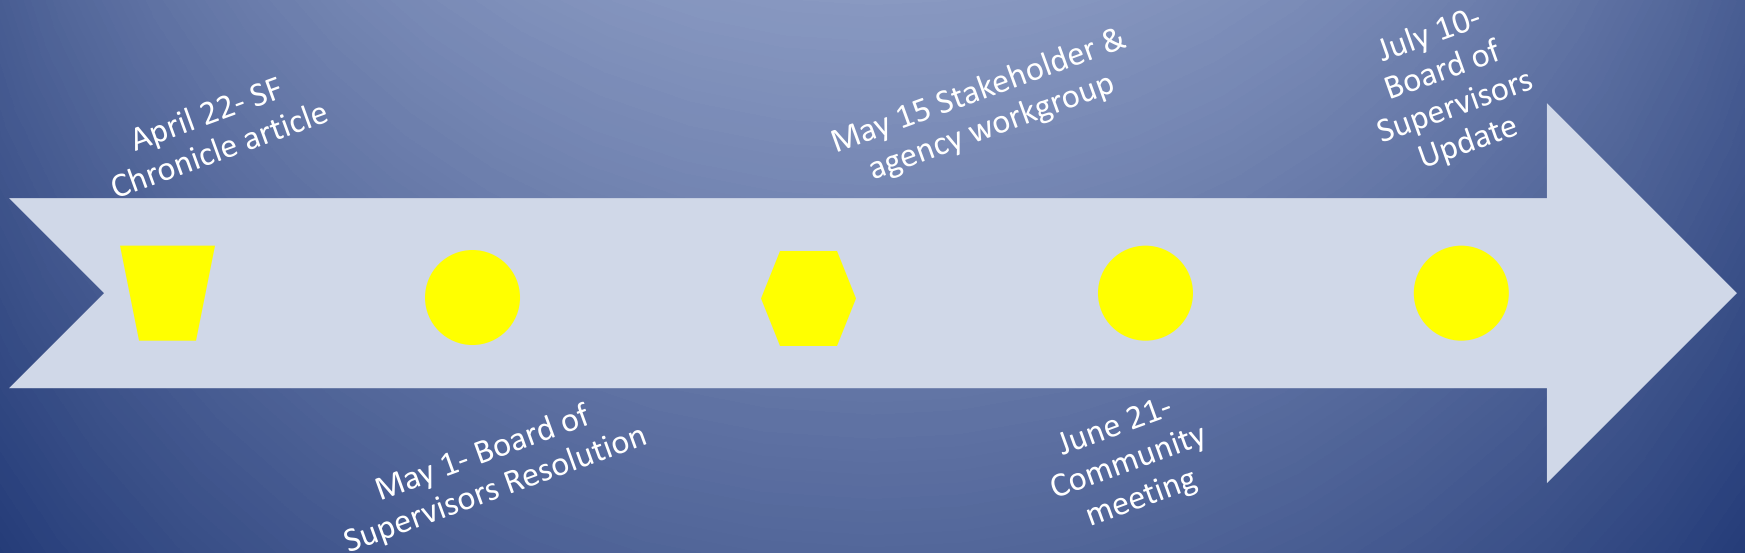

What has happened/ What is being planned?