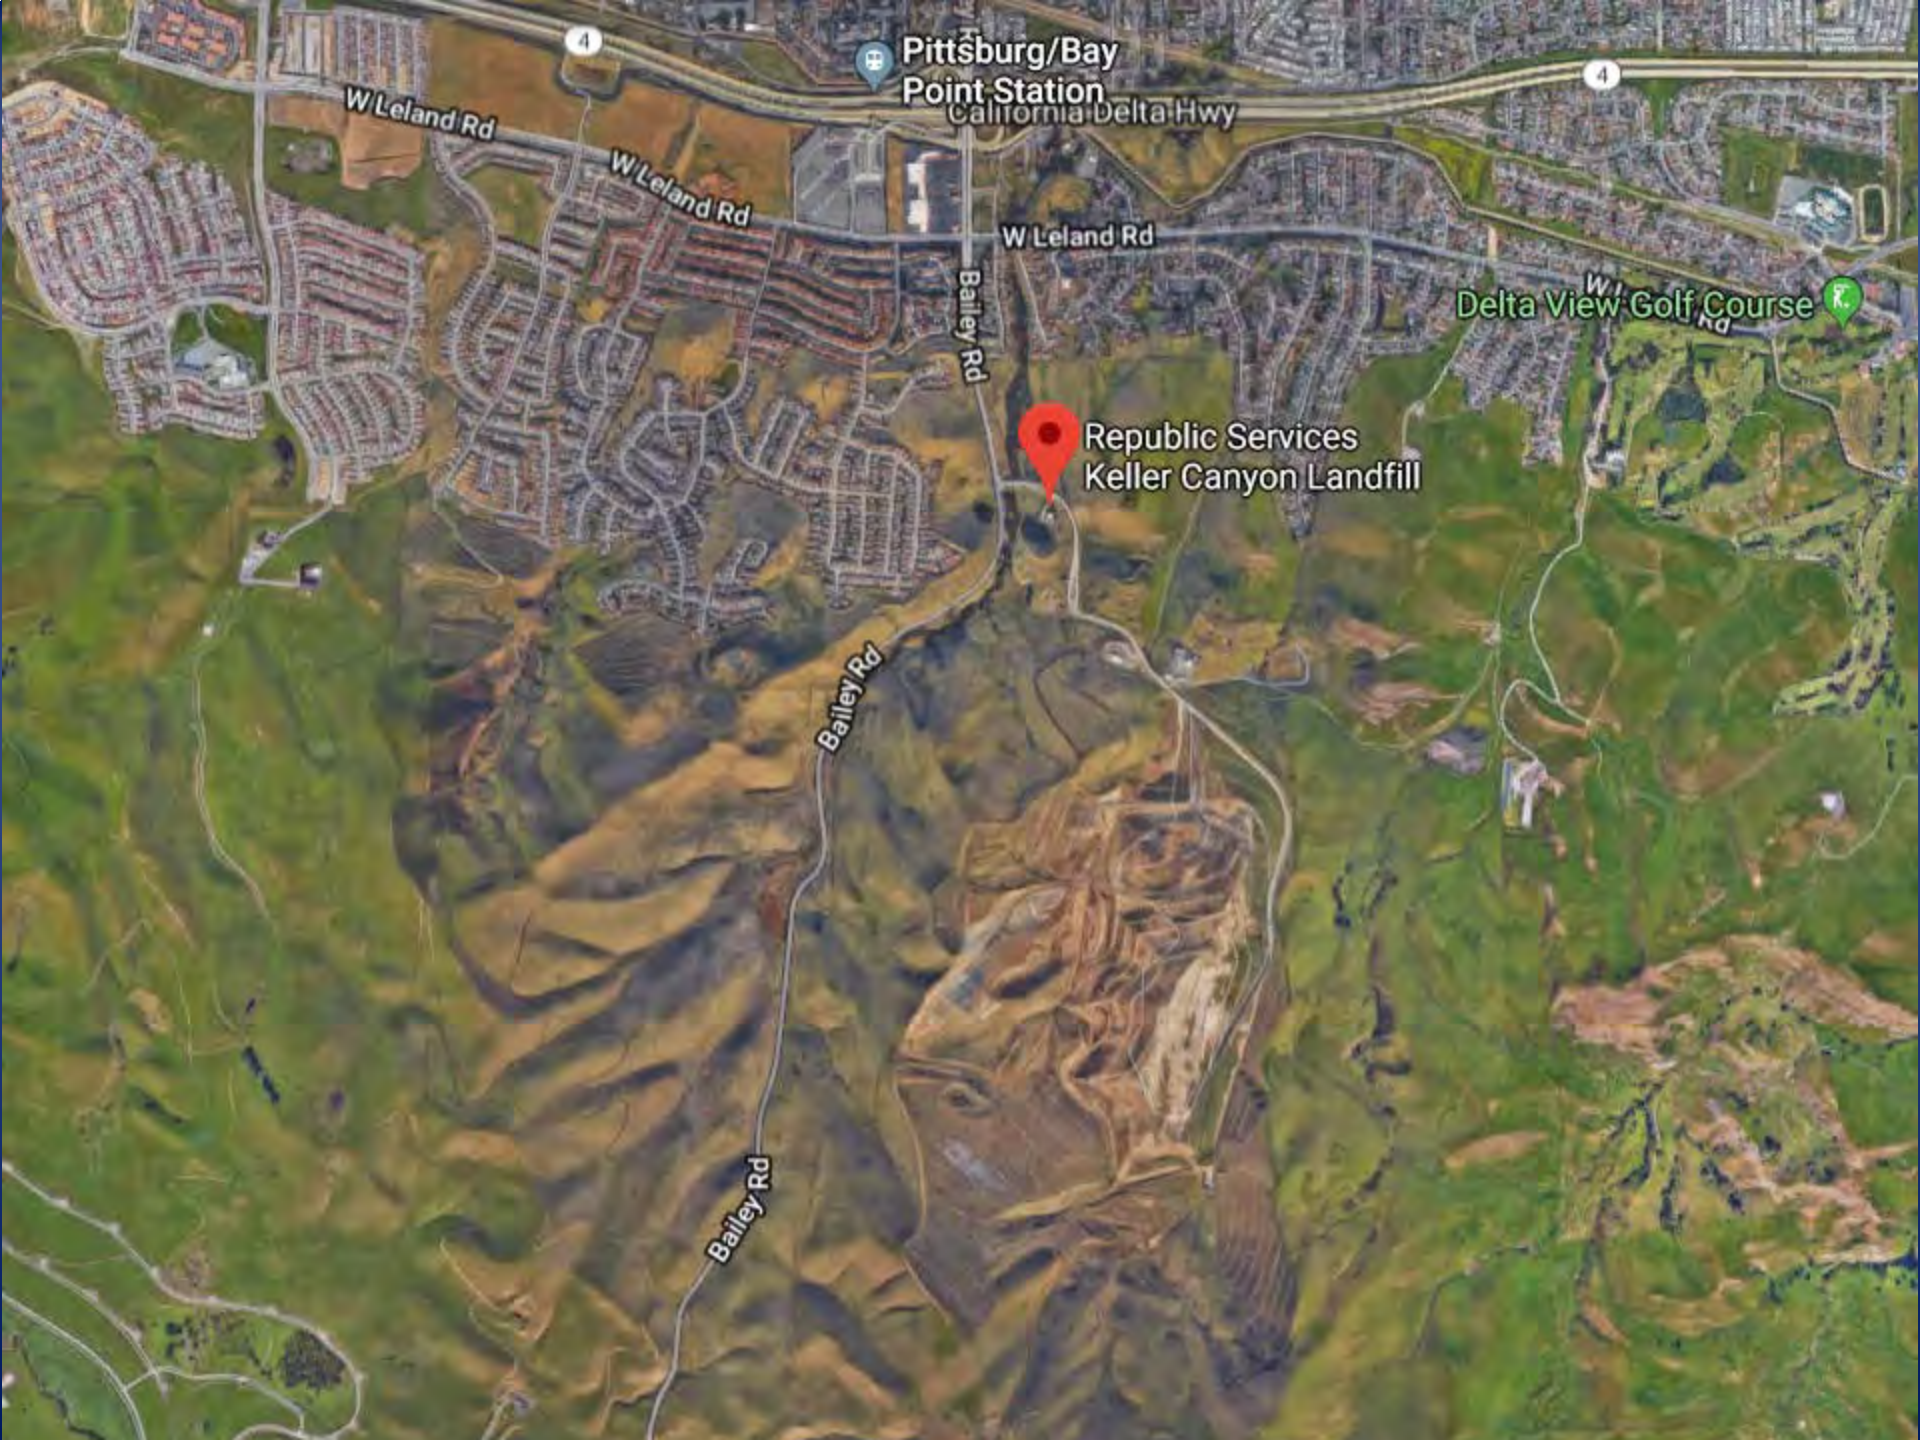

- Garrett Evans
- Assistant City Manager

Pittsburg/Bay Point Station

California Delta Hwy

W Leland Rd

W Leland Rd

W Leland Rd

Bailey Rd

Bailey Rd