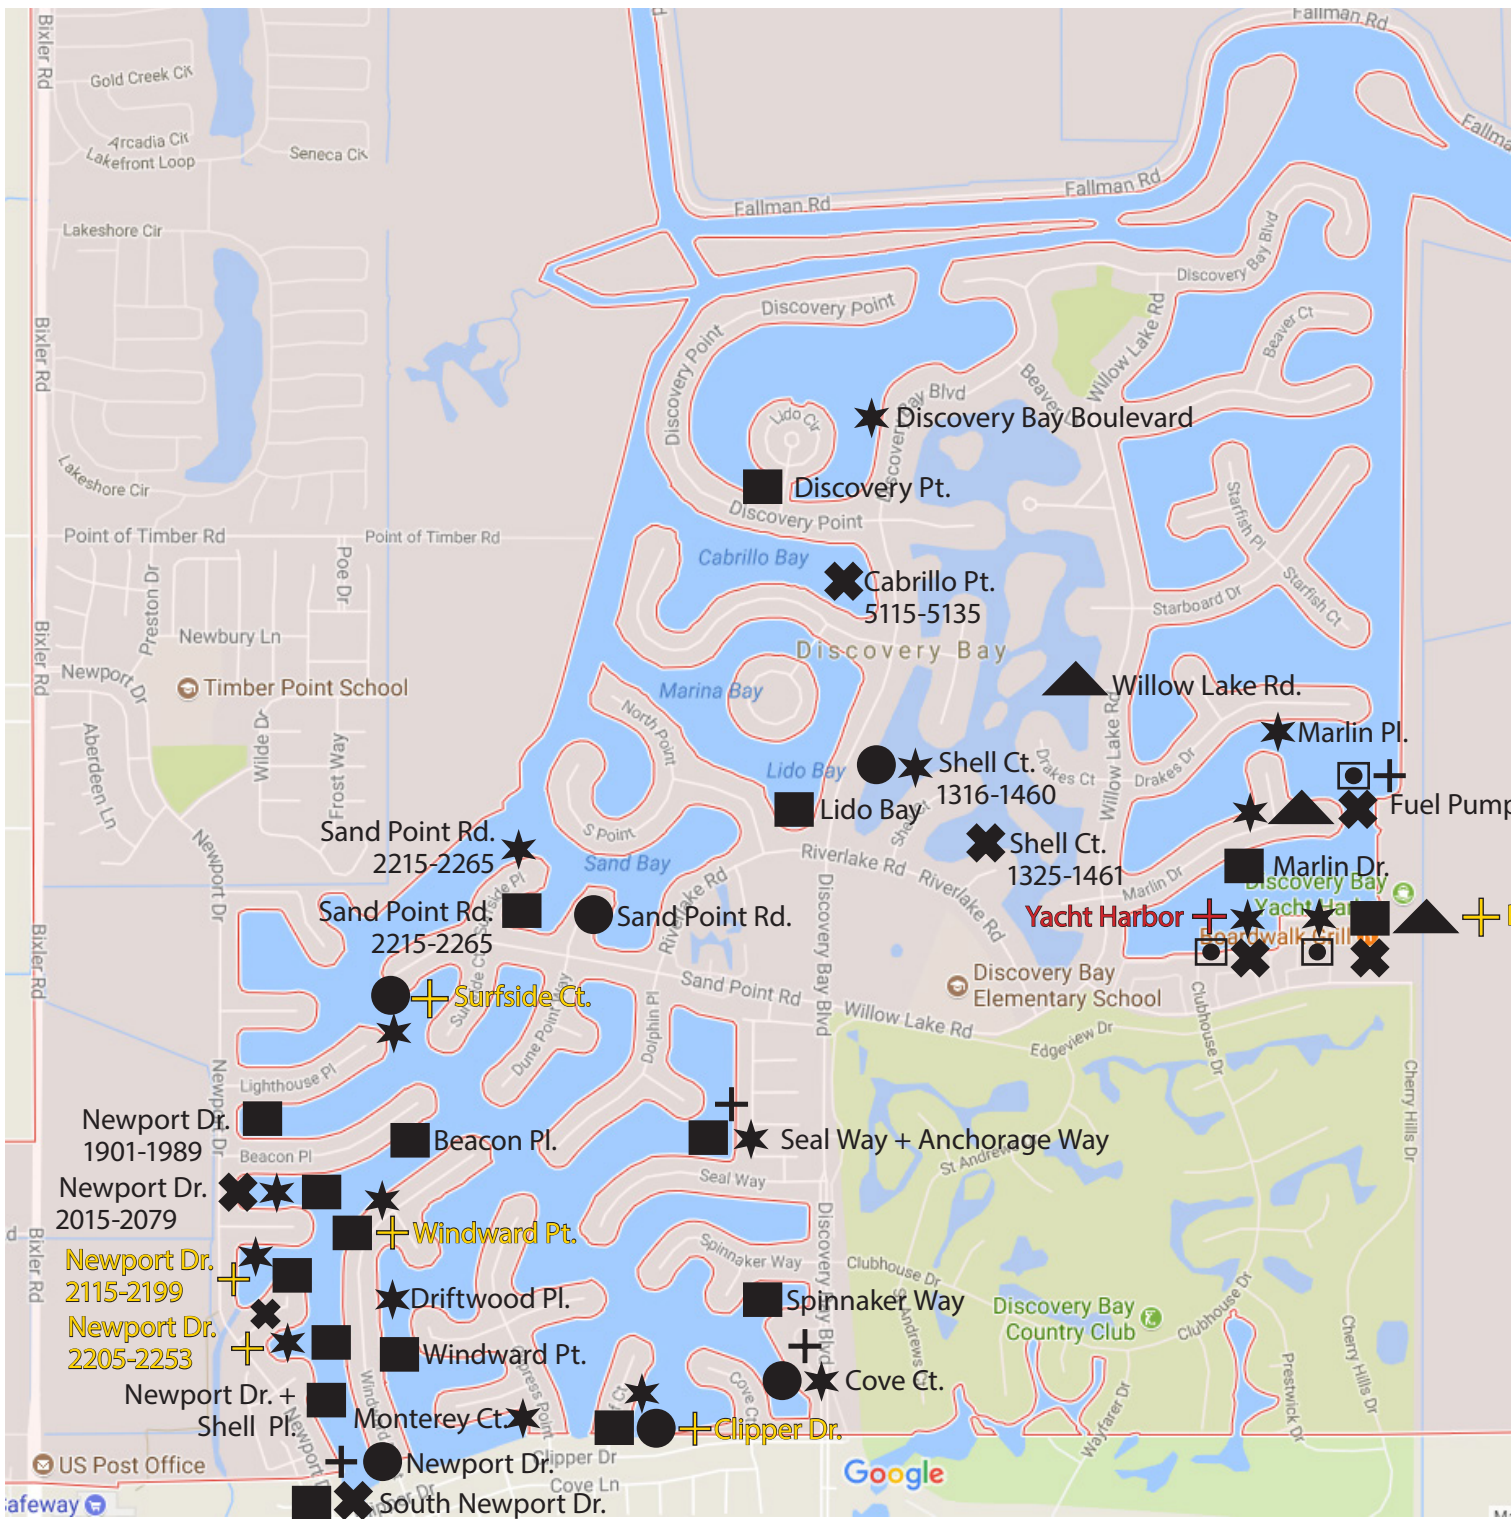

Discovery Bay

Sample Locations 2017

SAMPLING DATE KEY

-  June 7, 2017
-  June 22, 2017
-  June 29, 2017
-  July 18, 2017
-  August 9, 2017
-  September 1, 2017
-  October 24, 2017

KEY

(Total Microcystin Based Health Advisory Key)

-  No Health Advisory
-  Caution Advisory
-  Warning Advisory
-  Danger Advisory