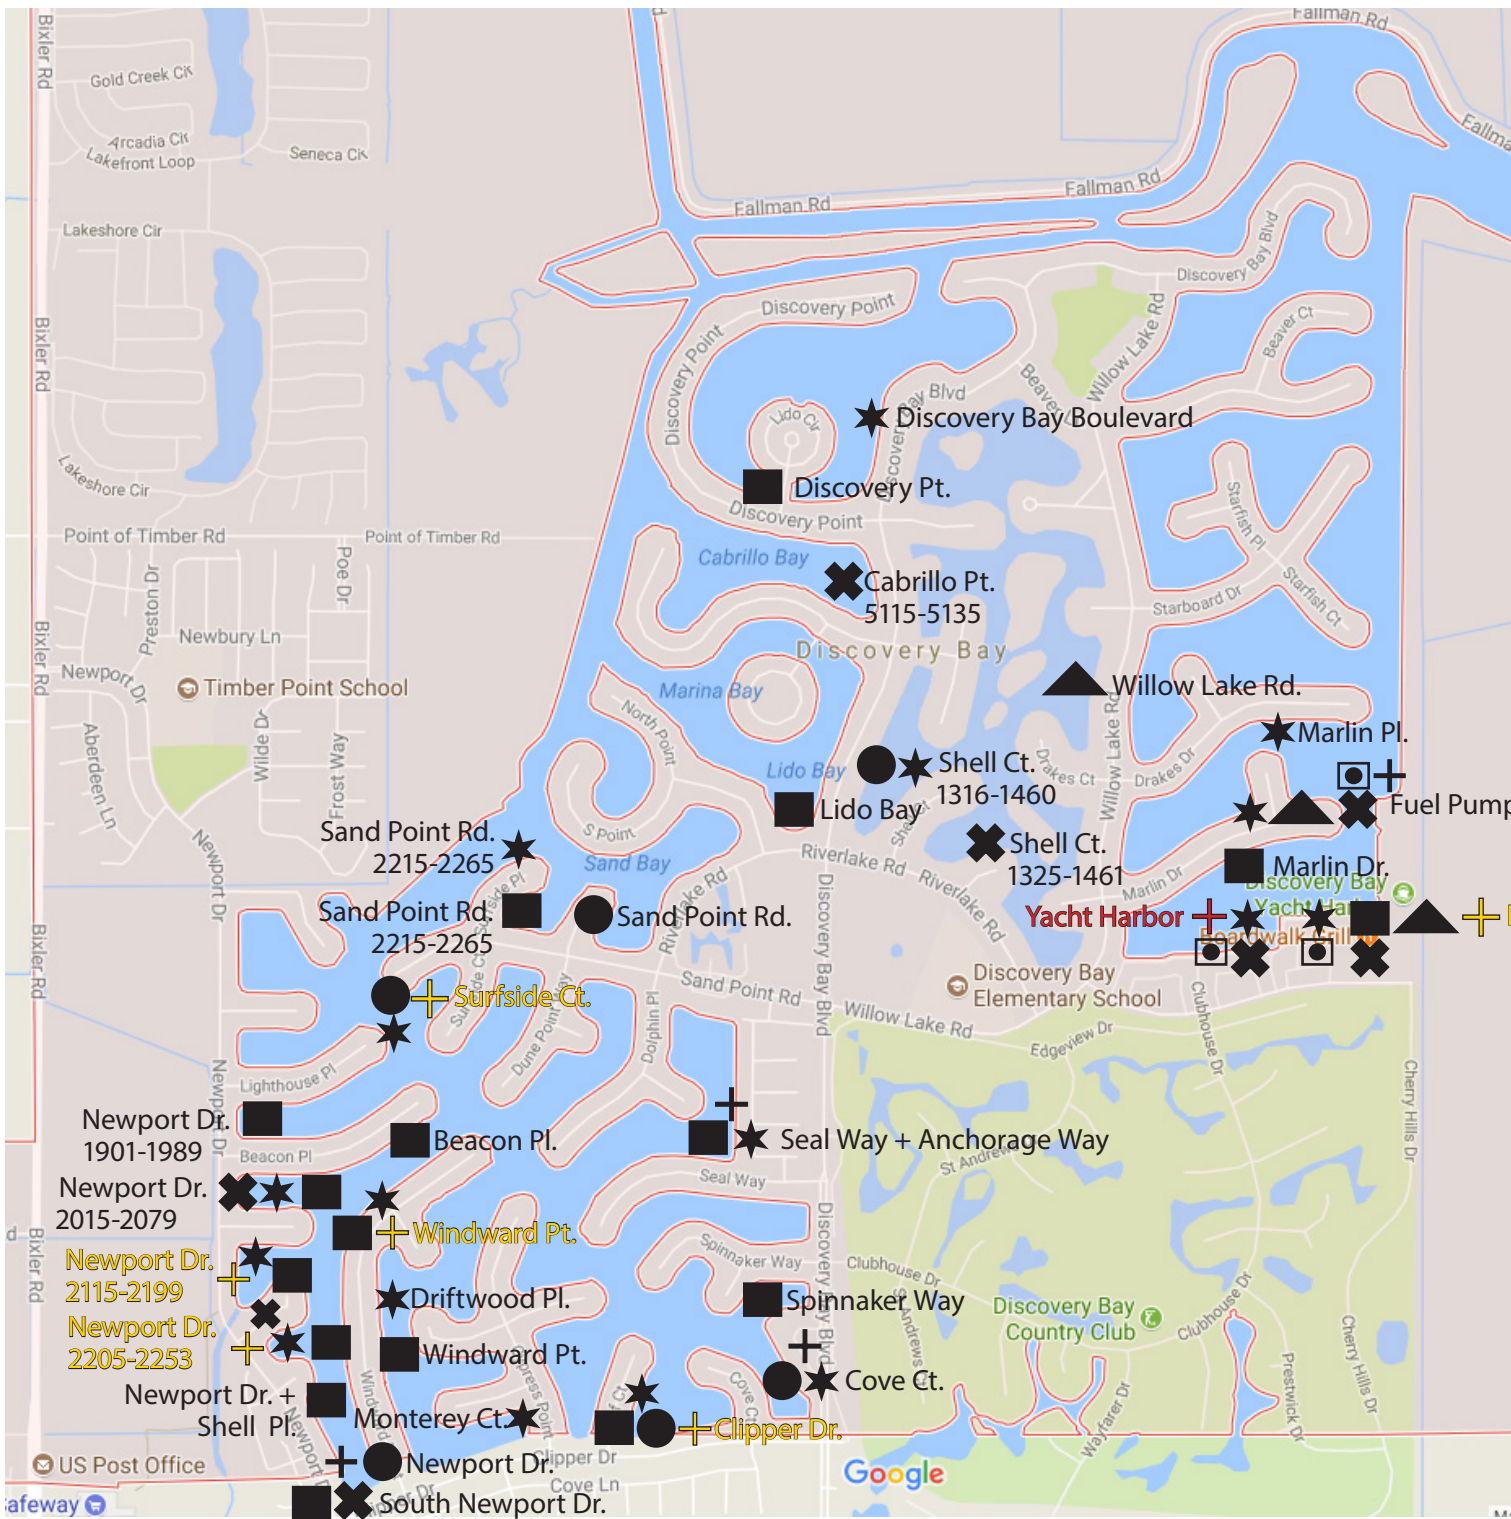

Discovery Bay

Sample Locations 2017

SAMPLING DATE KEY

-  June 7, 2017
-  June 22, 2017
-  June 29, 2017
-  July 18, 2017
-  August 9, 2017
-  September 1, 2017
-  October 24, 2017

KEY
(Total Microcystin Based Health Advisory Key)

-  No Health Advisory
-  Caution Advisory
-  Warning Advisory
-  Danger Advisory