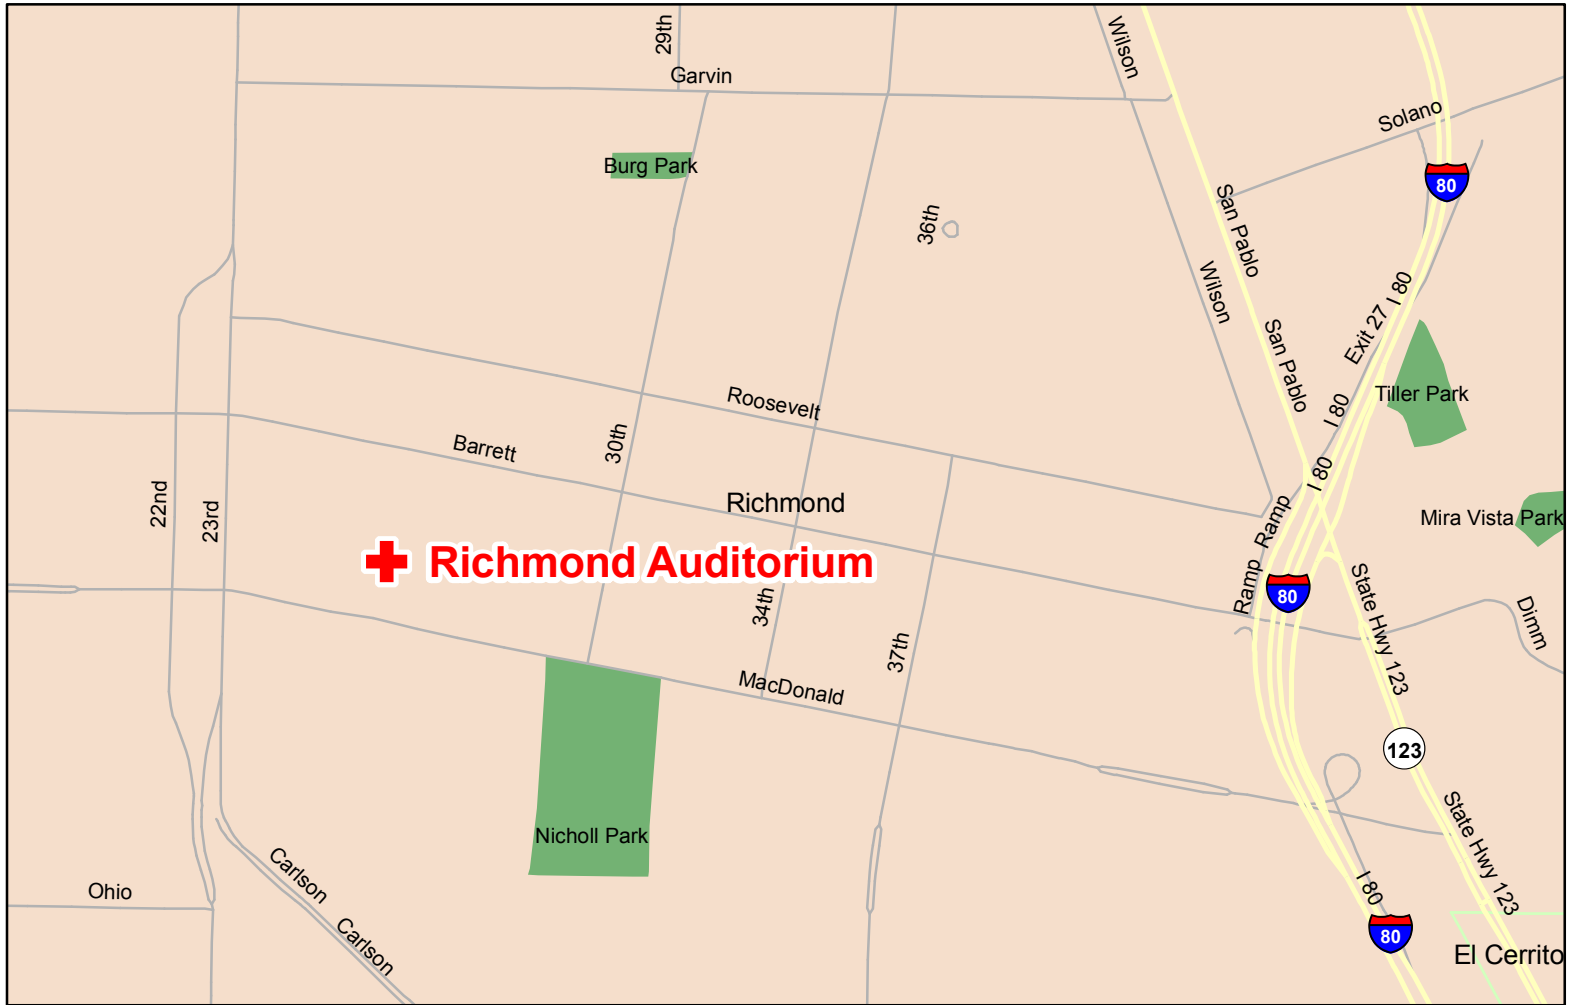

Richmond Auditorium 403 Civic Center Plaza Richmond, CA 94804

Directions to the Richmond Auditorium

From I-80 West toward San Francisco/Oakland

Take the SAN PABLO AVE/BARRETT AVE exit

Turn Right on BARRETT AVE

Turn Left on CIVIC CENTER ST

Arrive at 403 CIVIC CENTER PLZ, RICHMOND, on the Right

From I-80 East toward Sacramento

Take exit #16B/SAN PABLO AVENUE

Turn Right on SAN PABLO AVE

Turn Right on BARRETT AVE

Turn Left on CIVIC CENTER ST

Arrive at 403 CIVIC CENTER PLZ, RICHMOND, on the Right