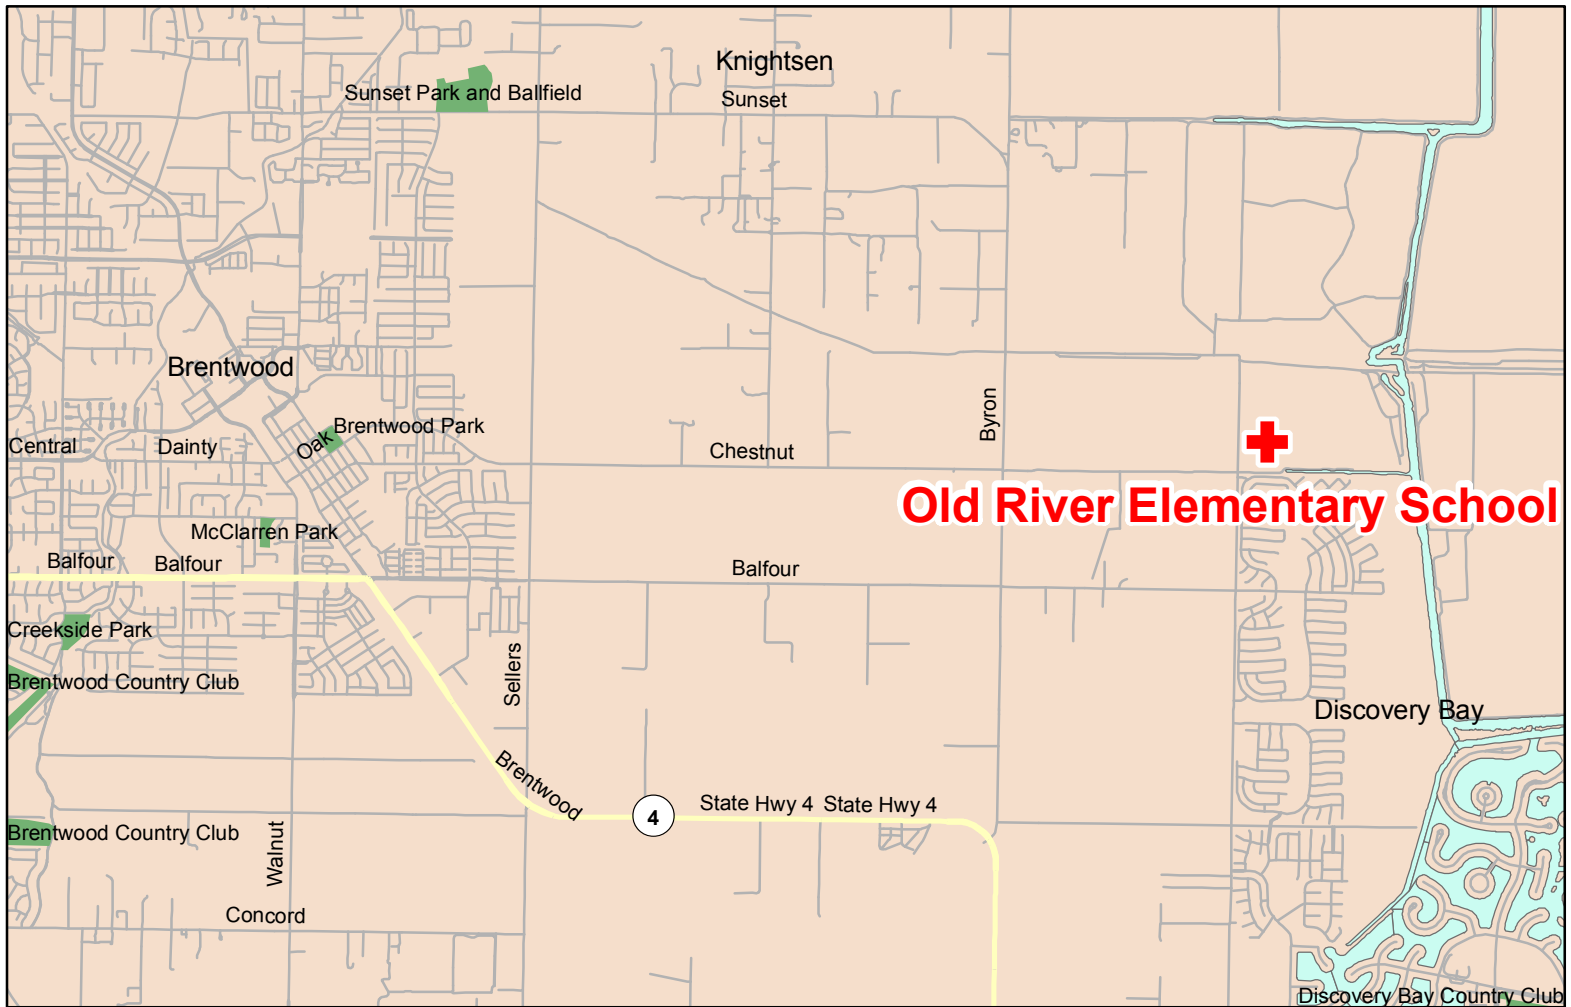

Old River Elementary School
30 Learning Lane
Brentwood, CA 94513

Directions to Old River Elementary School

From Highway 4 East toward Stockton

Continue onto CA-4 Bypass E
Turn left at Balfour Rd
Turn left at Bixler Rd

From Highway 4 West toward Antioch

Turn right at Byron Hwy
Take the 2nd right onto Balfour Rd
Turn left at Bixler Rd