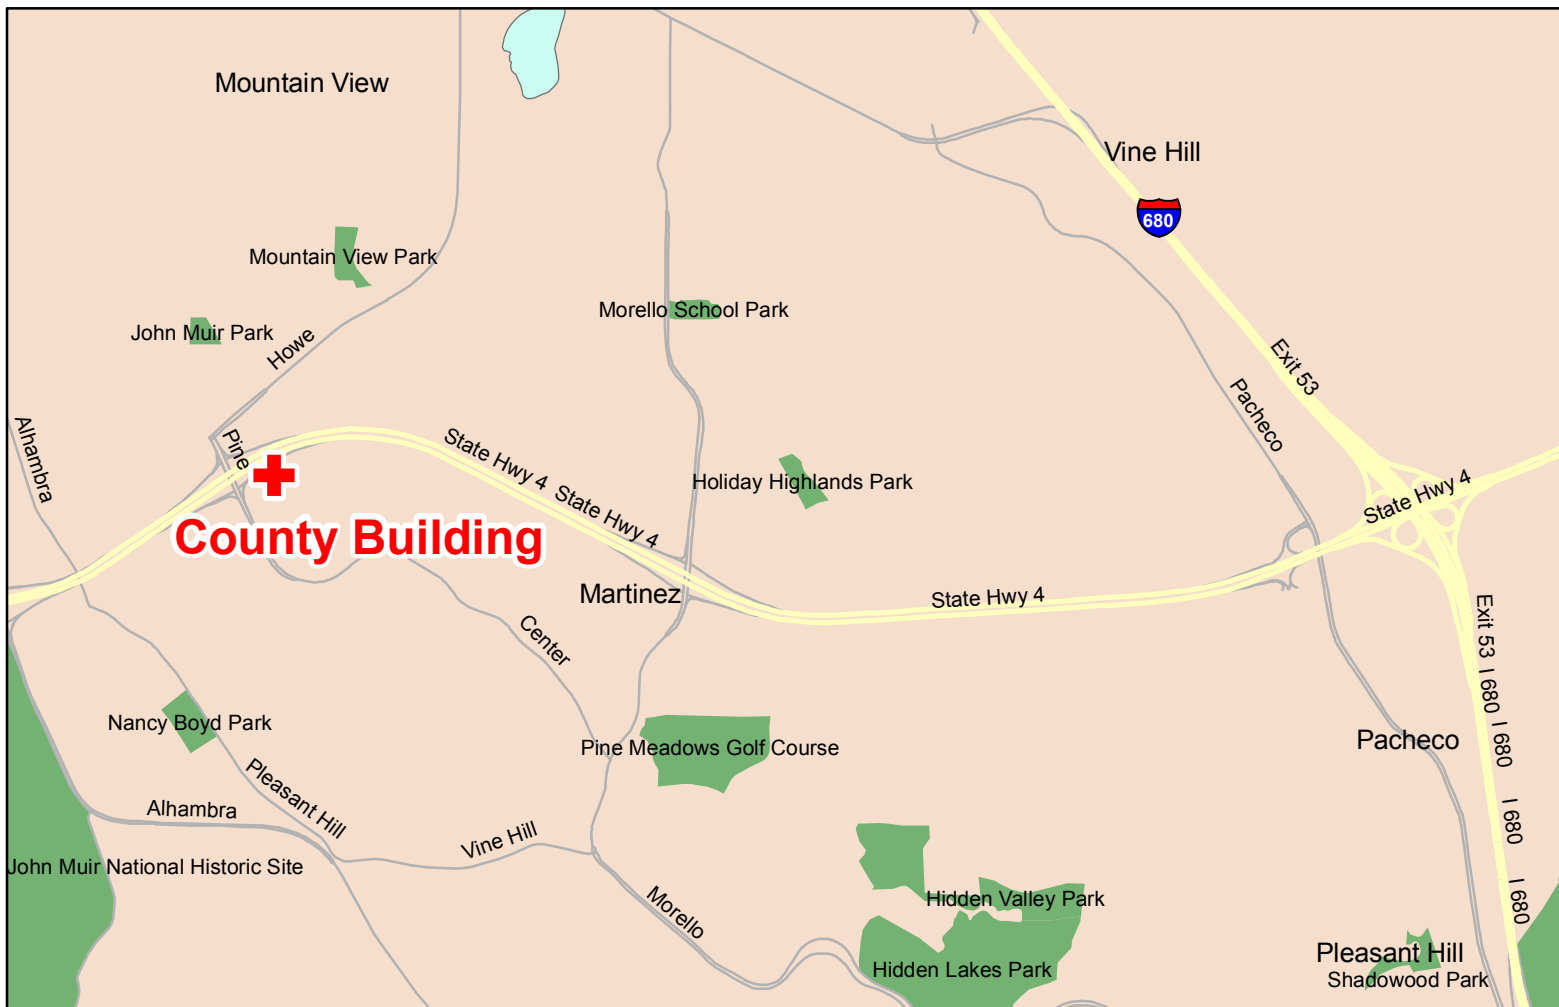

County Building
30 Muir Road
Martinez, CA 94553

Directions to 30 Muir Road

From Highway 4 East toward Pittsburg

Take ramp onto CENTER AVE
Turn Left on MUIR RD
Arrive at 30 MUIR RD, MARTINEZ, on the Right

From Highway 4 West toward Richmond

Take exit #10/PINE ST/CENTER AVE toward CENTER AVE
Turn Left on CENTER AVE
Turn Left on MUIR RD
Arrive at 30 MUIR RD, MARTINEZ, on the Right