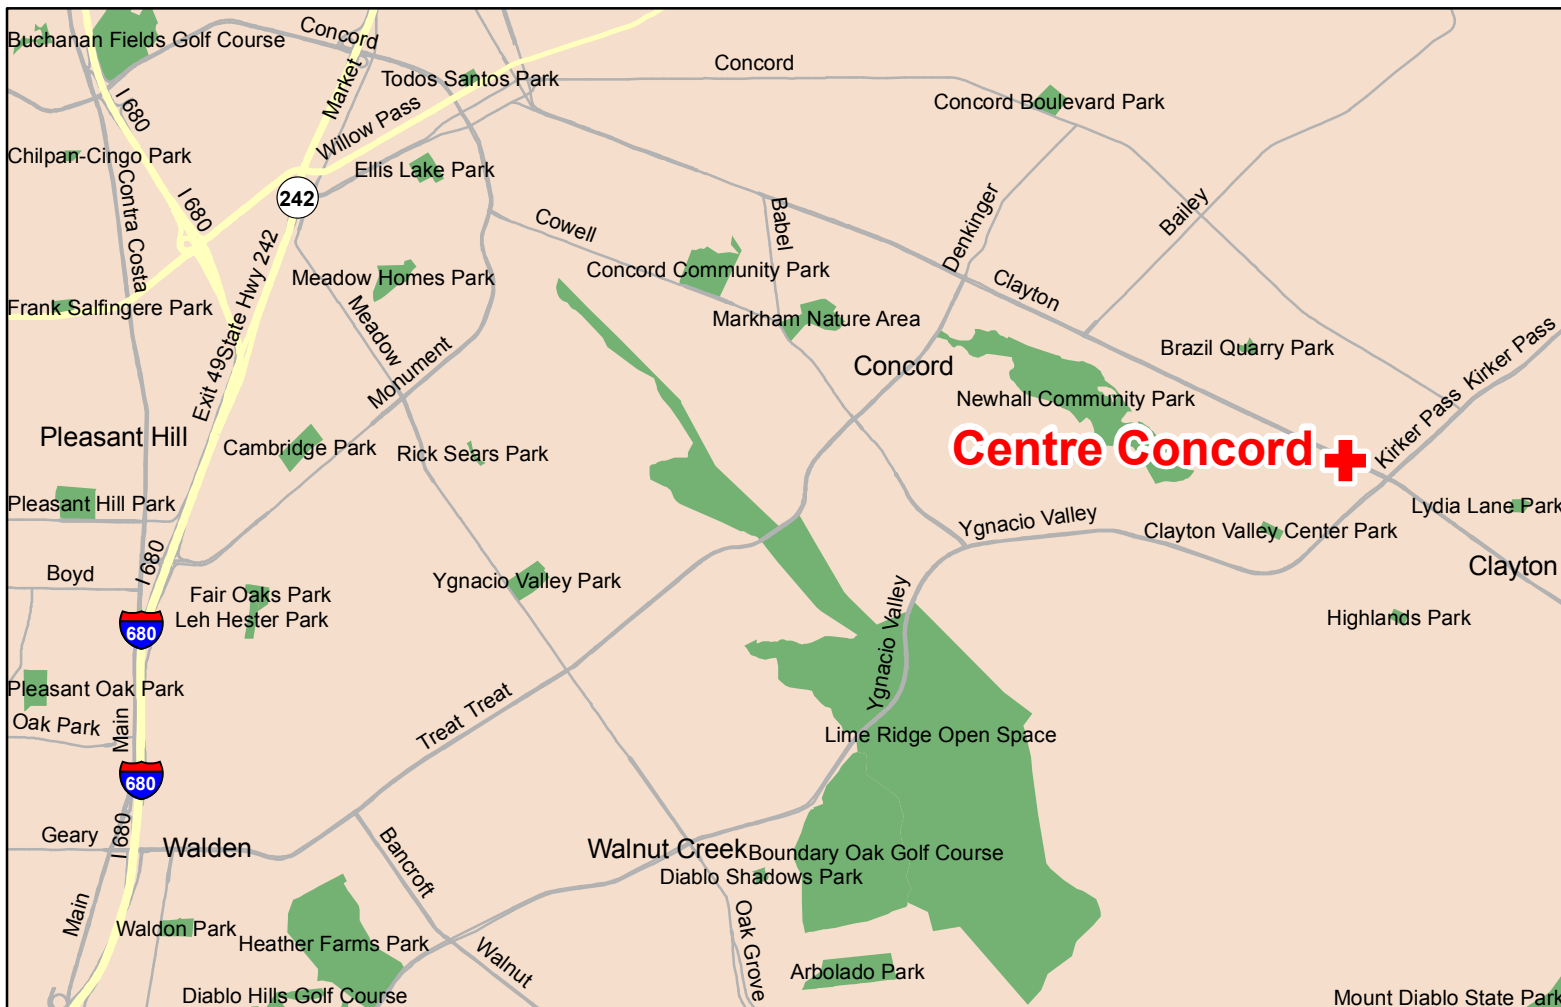

# Centre Concord 5298 Clayton Road Concord, CA 94521

## Directions to Centre Concord

### From I-680 North toward Sacramento

Take exit #48/TREAT BLVD/GEARY ROAD  
Take Right fork onto TREAT BLVD  
Turn Right on BANCROFT RD  
Turn Left on YGNACIO VALLEY RD  
Turn Left on PARK HIGHLANDS BLVD  
Turn Right on BALHAN DR  
Turn Right on CLAYTON RD  
Arrive at 5298 CLAYTON RD, CONCORD, on the Right

### From I-680 South toward San Jose

Take exit #51/WILLOW PASS ROAD/TAYLOR BOULEVARD  
Turn Left on WILLOW PASS RD  
Turn Right on GATEWAY BLVD  
Bear Left on CLAYTON RD  
Arrive at 5298 CLAYTON RD, CONCORD, on the Right