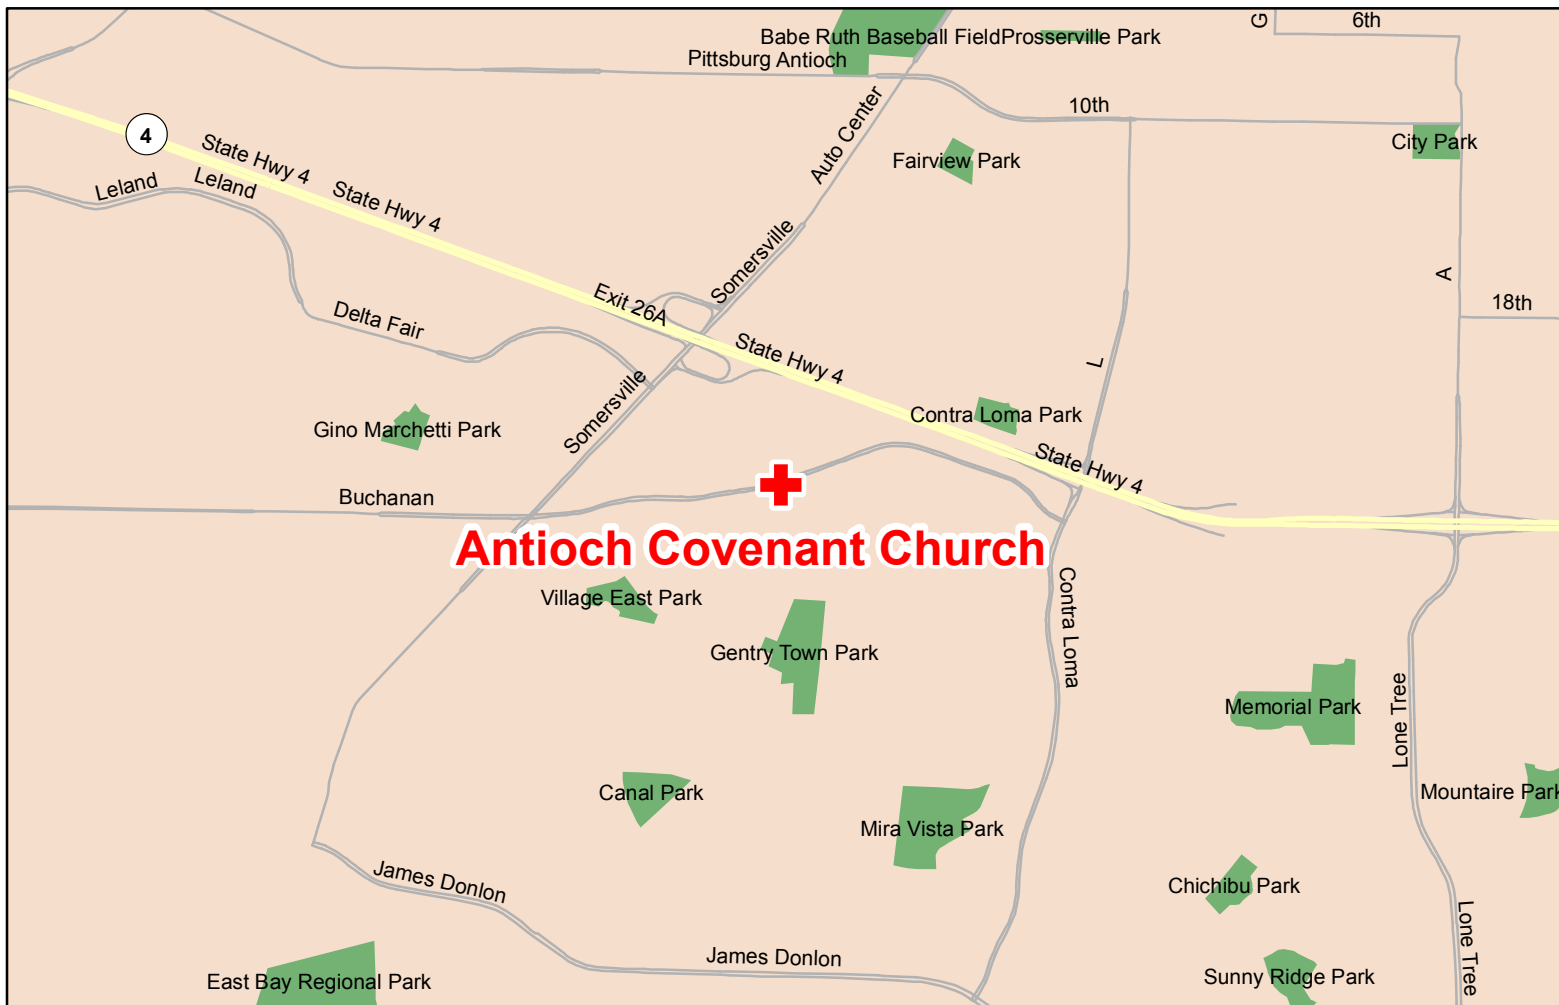

# Antioch Covenant Church

## 1919 Buchanan Road

### Antioch, CA 94509

##### From Highway 4 East toward Pittsburg/Antioch

Take exit #26A/SOMERSVILLE ROAD onto AUTO CENTER DR  
Continue on SOMERSVILLE RD  
Turn Left on DELTA FAIR BLVD  
Turn Left on BUCHANAN RD  
Arrive at 1919 BUCHANAN RD, ANTIOCH, on the Right